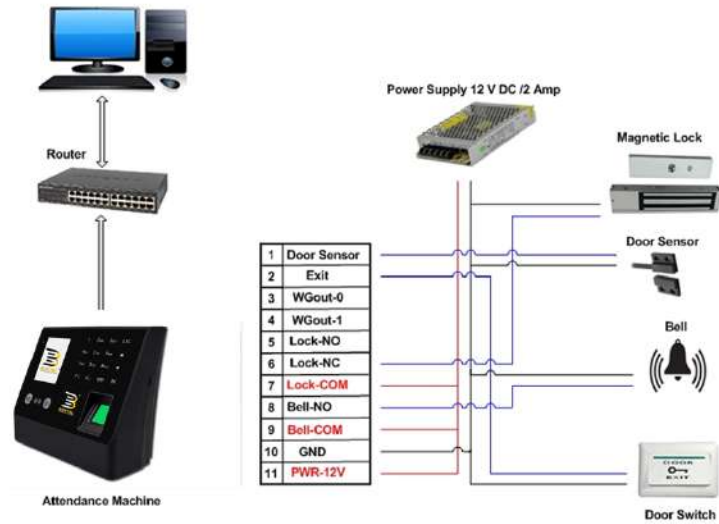

BIOFACE - 60 CONNECTION DIAGRAM

BOXTTEL SYSTEMS INTERNATIONAL PVT LTD

Website : <https://www.boxtelsystems.com>

Sales : sales@boxtelsystems.com
Support : support@boxtelsystems.com